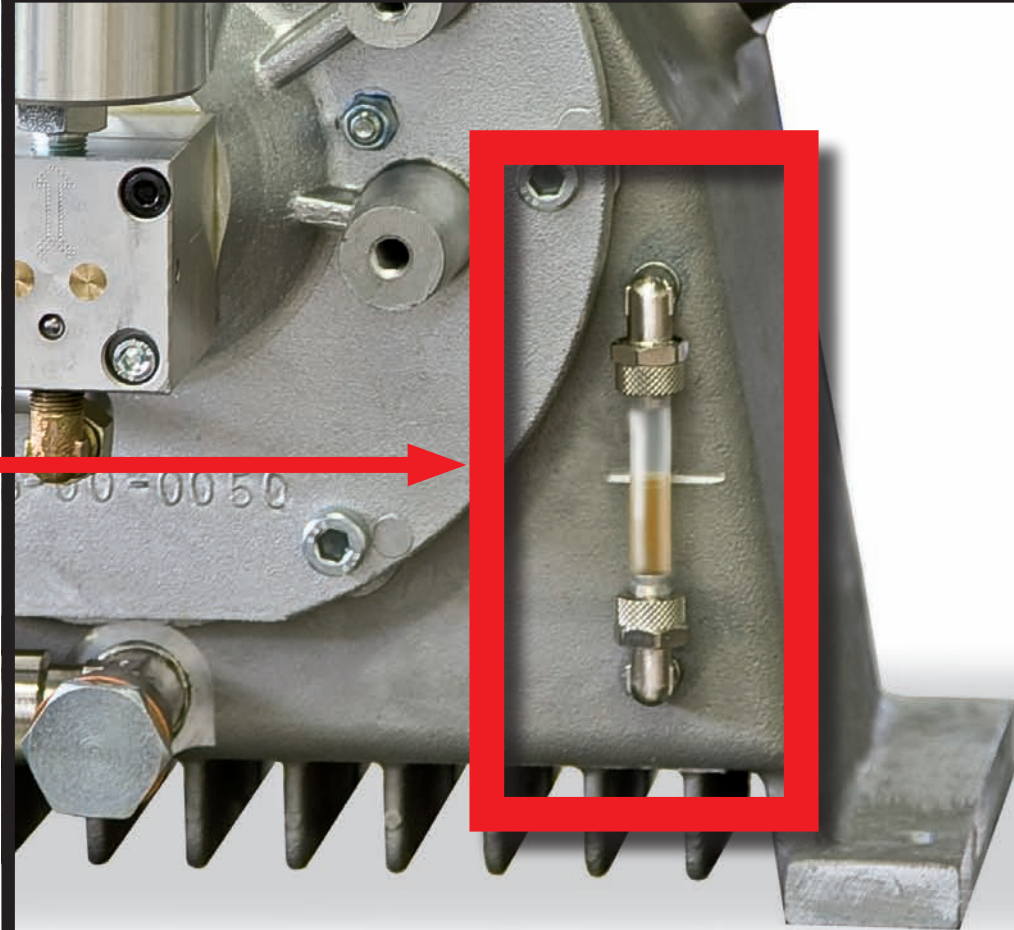

**PREVIOUS POSITION
OF THE OIL LEVEL CONTROL
ON THE COMPRESSOR FRAME**

**PRESENT POSITION
OF THE OIL LEVEL VISUAL CONTROL
ON THE PUMPING UNIT CRANKCASE**

**NEW POSITIONING
OF THE OIL LEVEL CONTROL
FOR MCH13-16/MINITECH COMPRESSORS**